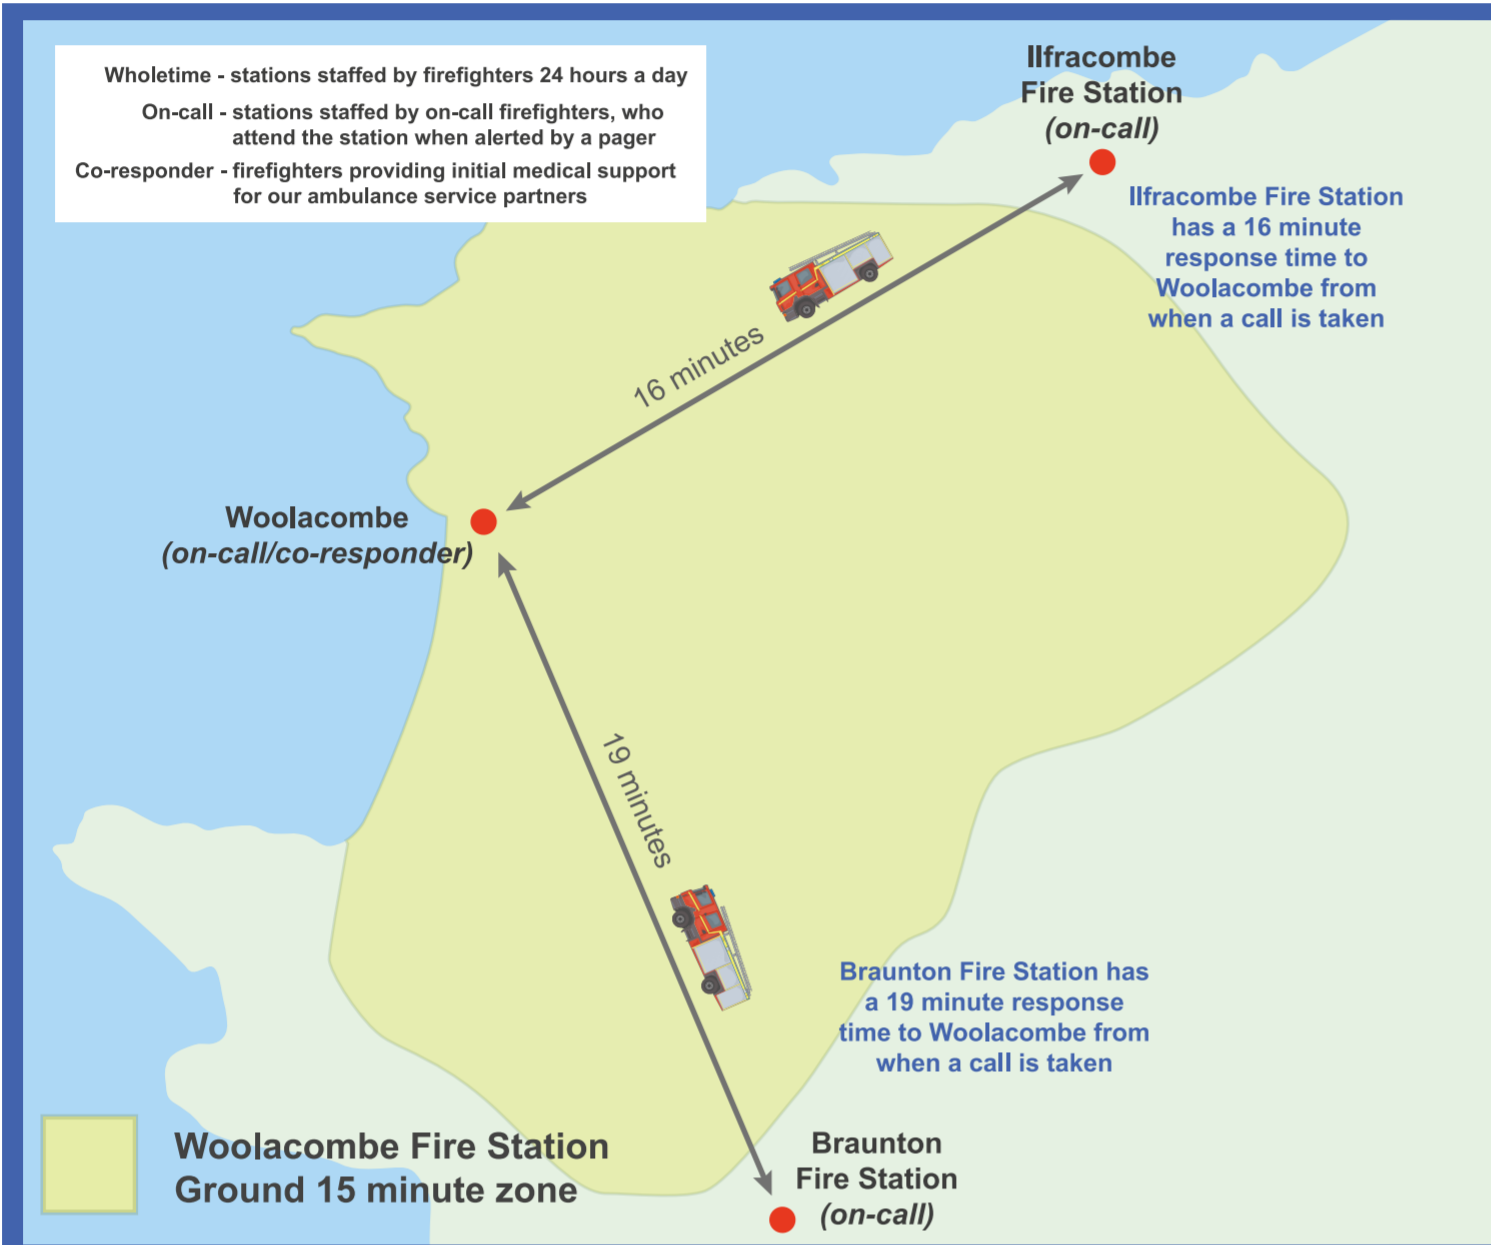

Woolacombe Fire Station

Woolacombe is an On-call station with one fire engine serving just over 1,100 households, in the summer the population increases significantly with an influx of tourists. The station area covers Woolacombe and Morethoe but does not reach that far inland with Mullacott Cross covered by Ilfracombe and Georgeham by Braunton. Woolacombe is within 10 minutes' drive of Braunton and Ilfracombe with Barnstaple and Combe Martin within 20 minutes.

	Distance from Woolacombe
Braunton Fire Station	5.1 miles
Ilfracombe Fire Station	6 miles
Combe Martin Fire Station	10 miles
Barnstaple Fire Station	12.4 miles

The above times are indicative and may be affected by various factors

Stats 2018

This data relates to attendances made by fire engines from the stations at incidents in 2018

Woolacombe Fire Station

All incidents on Woolacombe Station Ground		Number of those incidents attended by Woolacombe Station	
All incidents excluding co-responder	21	All incidents excluding co-responder	8 (38%)
All Fires	8	All Fires	2 (25%)
Dwelling Fires	1	Dwelling Fires	0 (0%)
Road Traffic Collisions	0	Road Traffic Collisions	0 (0%)
Co-responders	7	Co-responders	7 (100%)

Ilfracombe Fire Station

All incidents on Ilfracombe Station Ground		Number of those incidents attended by Ilfracombe Station	
All incidents excluding co-responder	145	All incidents excluding co-responder	135 (93%)
All Fires	33	All Fires	31 (94%)
Dwelling Fires	9	Dwelling Fires	8 (89%)
Road Traffic Collisions	8	Road Traffic Collisions	5 (63%)
Co-responders	11	Co-responders	NA